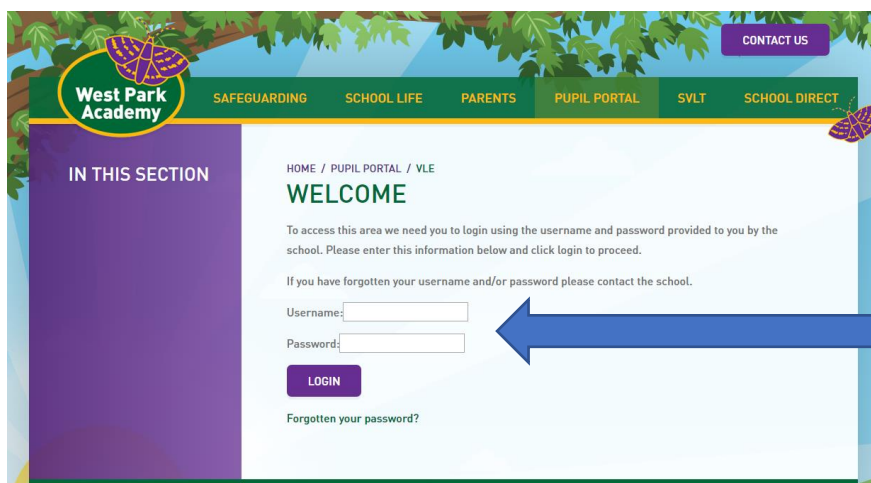

# WPA Virtual Learning Environment

You can access the VLE from our school website.

Click on Pupil Portal and then VLE

[www.westparkacademy.org.uk](http://www.westparkacademy.org.uk)

Enter your username and password here.

This will take you to your home page, this is personalised for each user. At the top is a task bar and you can use this to get to your class or to come back to your home page. You can log out here too.

# WPA Virtual Learning Environment

Choose your own avatar!

When your teacher sets homework you can see it here.

HOME / PUPIL PORTAL / VLE / RECEPTION 1 / [Name]

This is the new page [Avatar]

You can not edit your page again until your teacher has allowed your last changes.