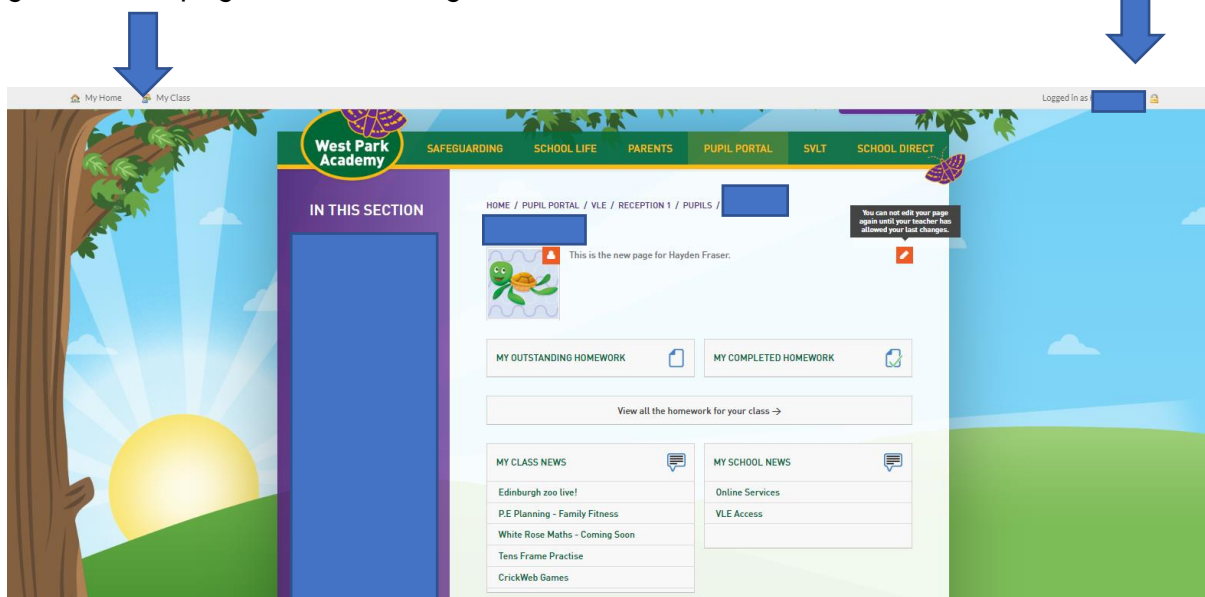

# WPA Virtual Learning Environment

You can access the VLE from our school website.

Click on Pupil Portal and then VLE

[www.westparkacademy.org.uk](http://www.westparkacademy.org.uk)

Enter your username and password here.

This will take you to your home page, this is personalised for each user. At the top is a task bar and you can use this to get to your class or to come back to your home page. You can log out here too.